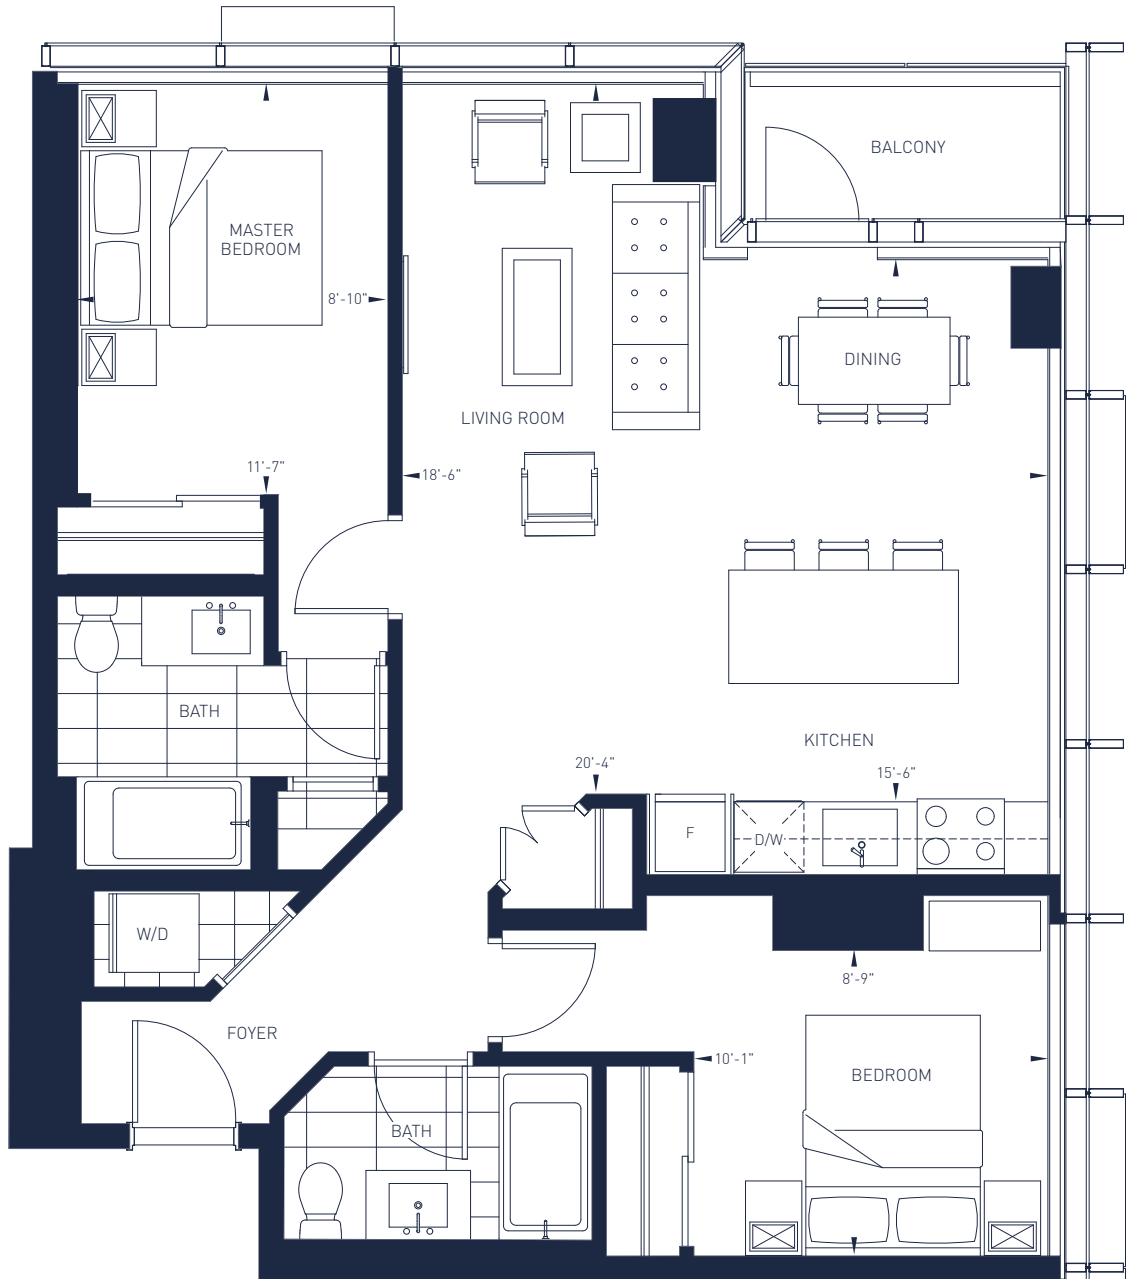

SKY RESIDENCES
AT ICE DISTRICT

K

2 BEDROOMS
2 BATHROOMS

Interior: 959 sq. ft. Balcony: 40 sq. ft.

LEVEL 60-66