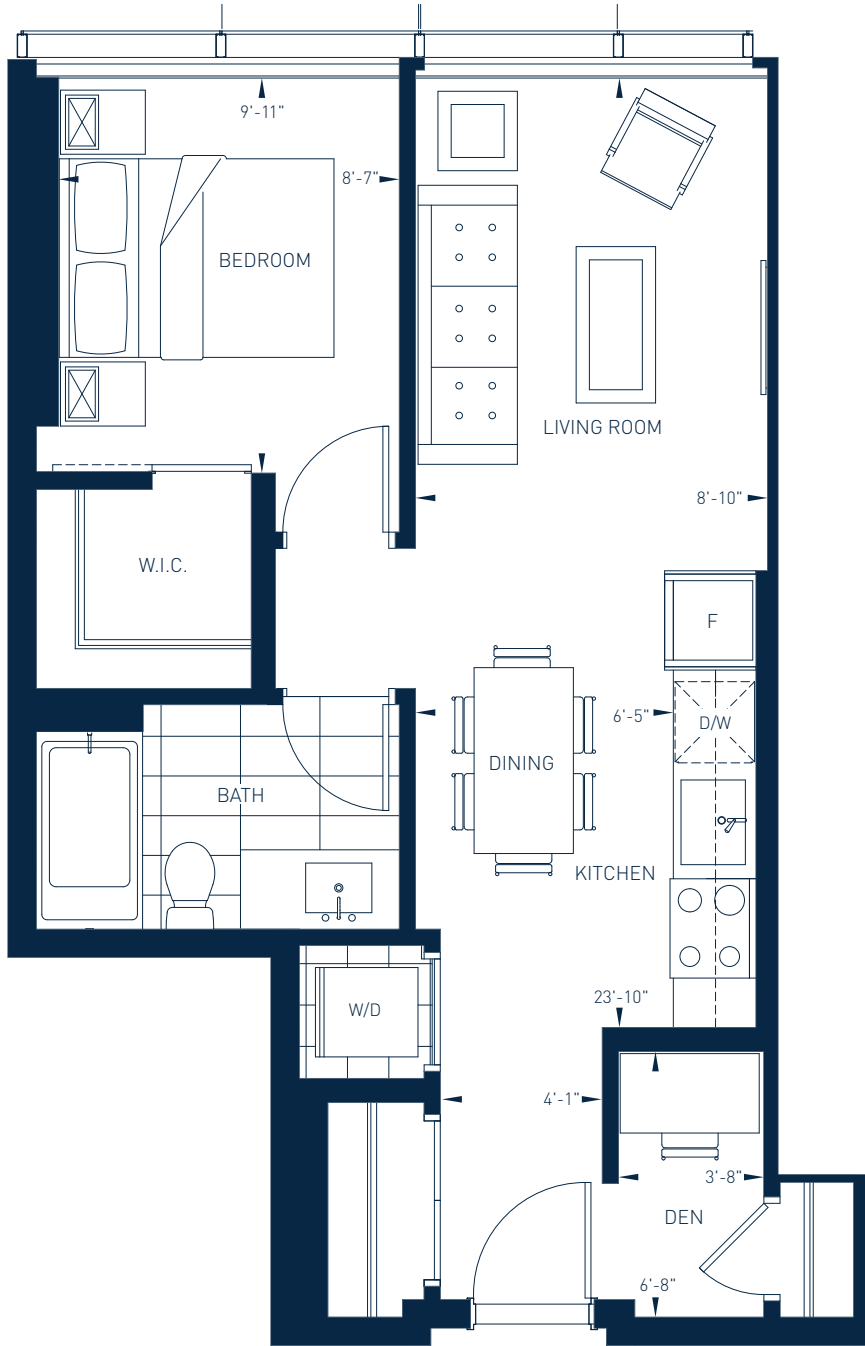

SKY RESIDENCES
AT ICE DISTRICT

G

1 BEDROOM + DEN
1 BATHROOM

Interior: 556 sq. ft.