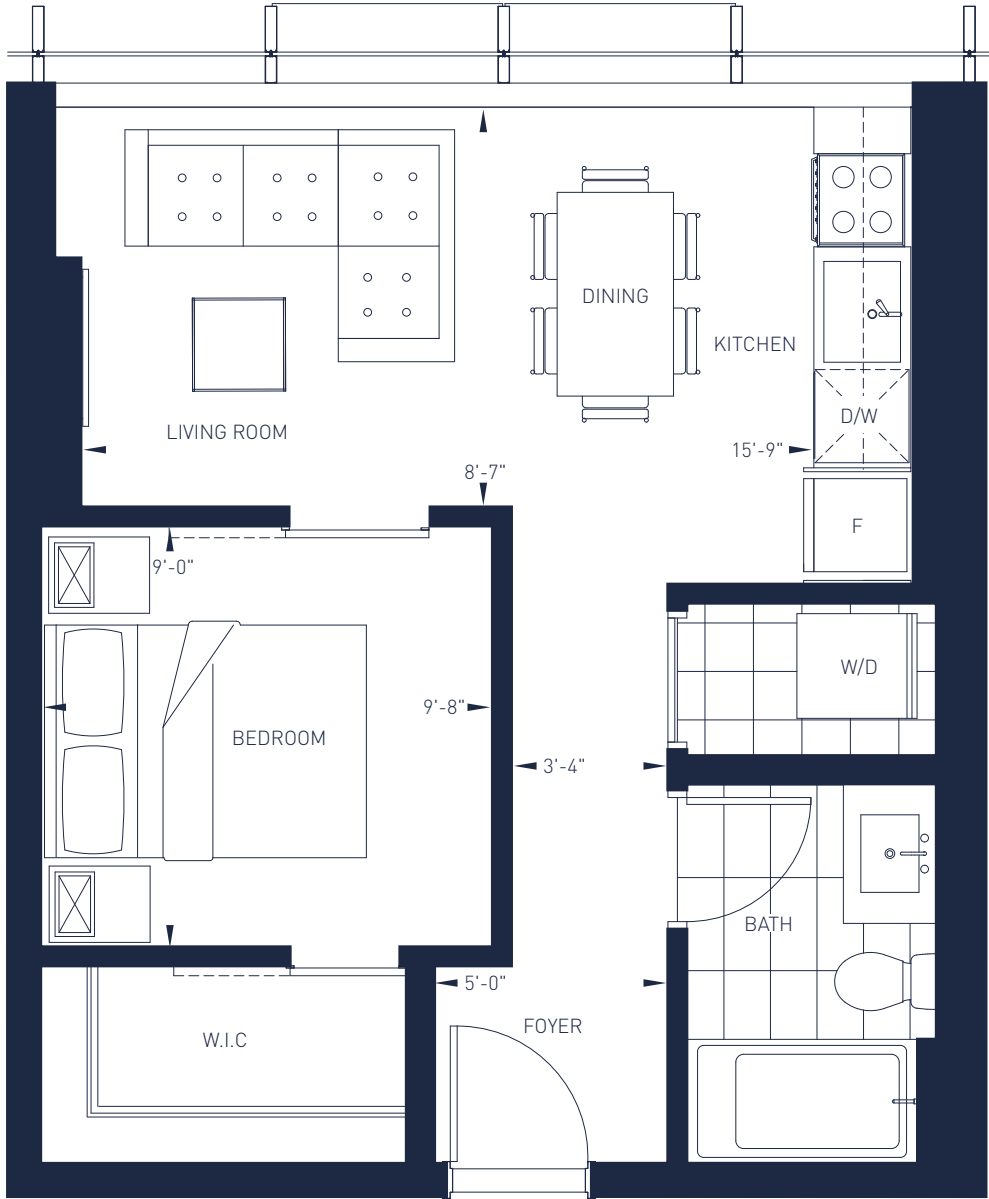

SKY RESIDENCES
AT ICE DISTRICT

E

1 BEDROOM
1 BATHROOM

Interior: 490 sq. ft.

LEVEL 43-59