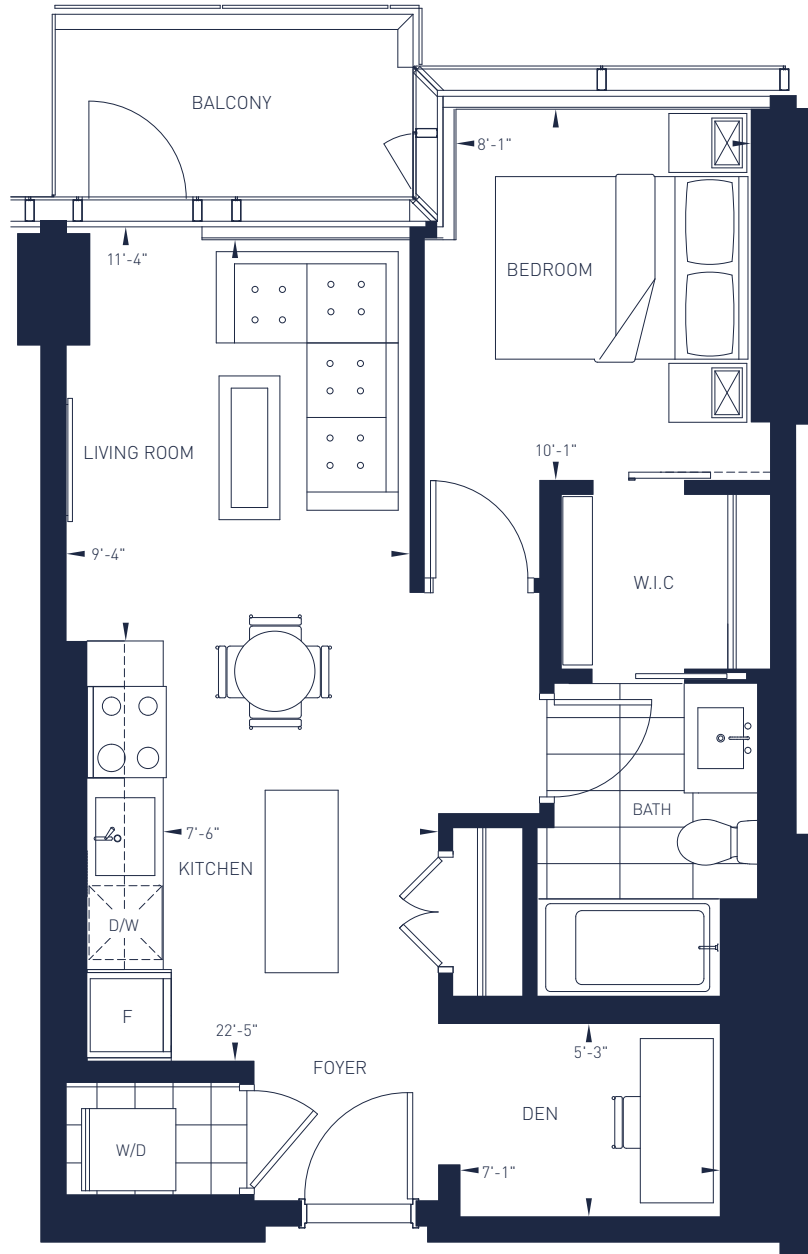

SKY RESIDENCES
AT ICE DISTRICT

C1 1 BEDROOM + DEN
1 BATHROOM

Interior: 592 sq. ft. Balcony: 50 sq. ft.

LEVEL 43-59

LEVEL 60-66

All dimensions, layouts, and finishes are approximate and subject to normal construction variances and change without notice. Furniture is displayed for illustration purposes only and does not necessarily reflect the electrical plan for the suite. Suites are sold unfurnished. E.&O.E. January 2020.