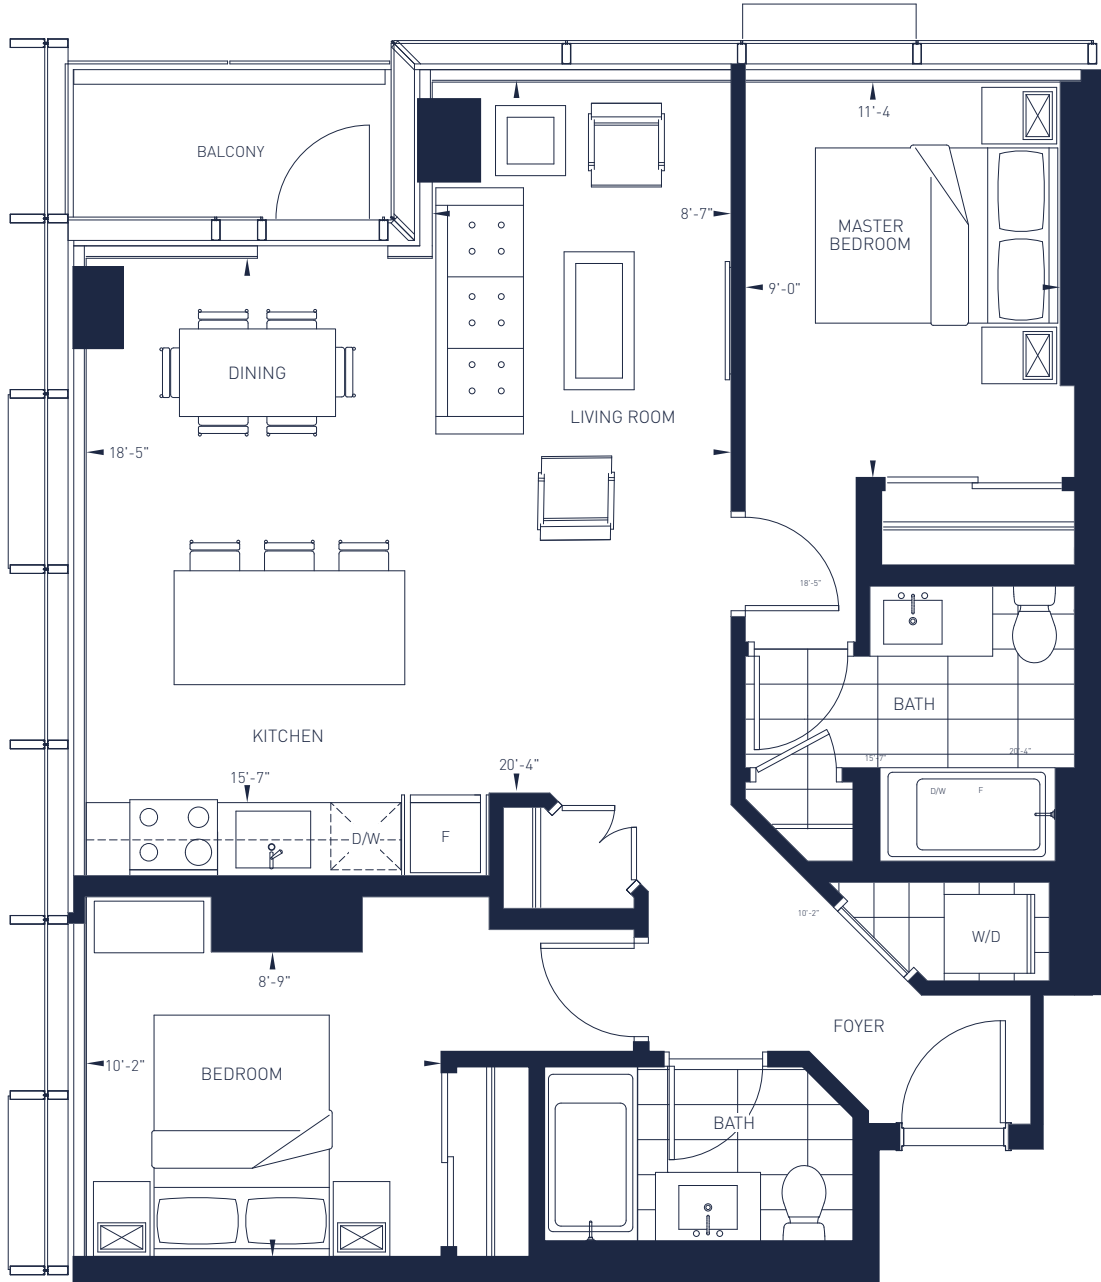

SKY RESIDENCES
AT ICE DISTRICT

K1 2 BEDROOMS
2 BATHROOMS

Interior: 959 sq. ft. Balcony: 40 sq. ft.

LEVEL 60-66

All dimensions, layouts, and finishes are approximate and subject to normal construction variances and change without notice. Furniture is displayed for illustration purposes only and does not necessarily reflect the electrical plan for the suite. Suites are sold unfurnished. E.&O.E. January 2020.