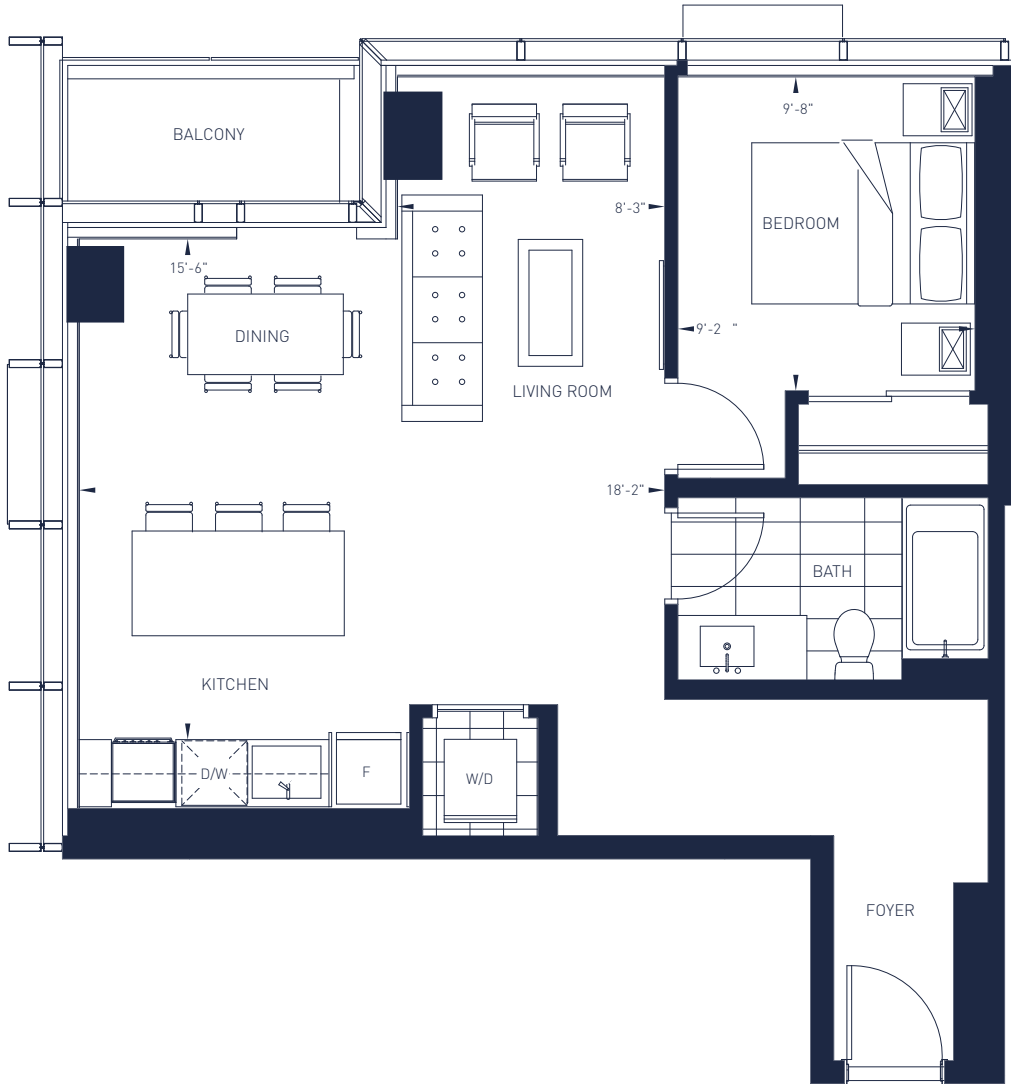

SKY RESIDENCES  
AT ICE DISTRICT

**D 1** 1 BEDROOM  
1 BATHROOM

Interior: 731 sq. ft. Balcony: 40 sq. ft.

LEVEL 43-59