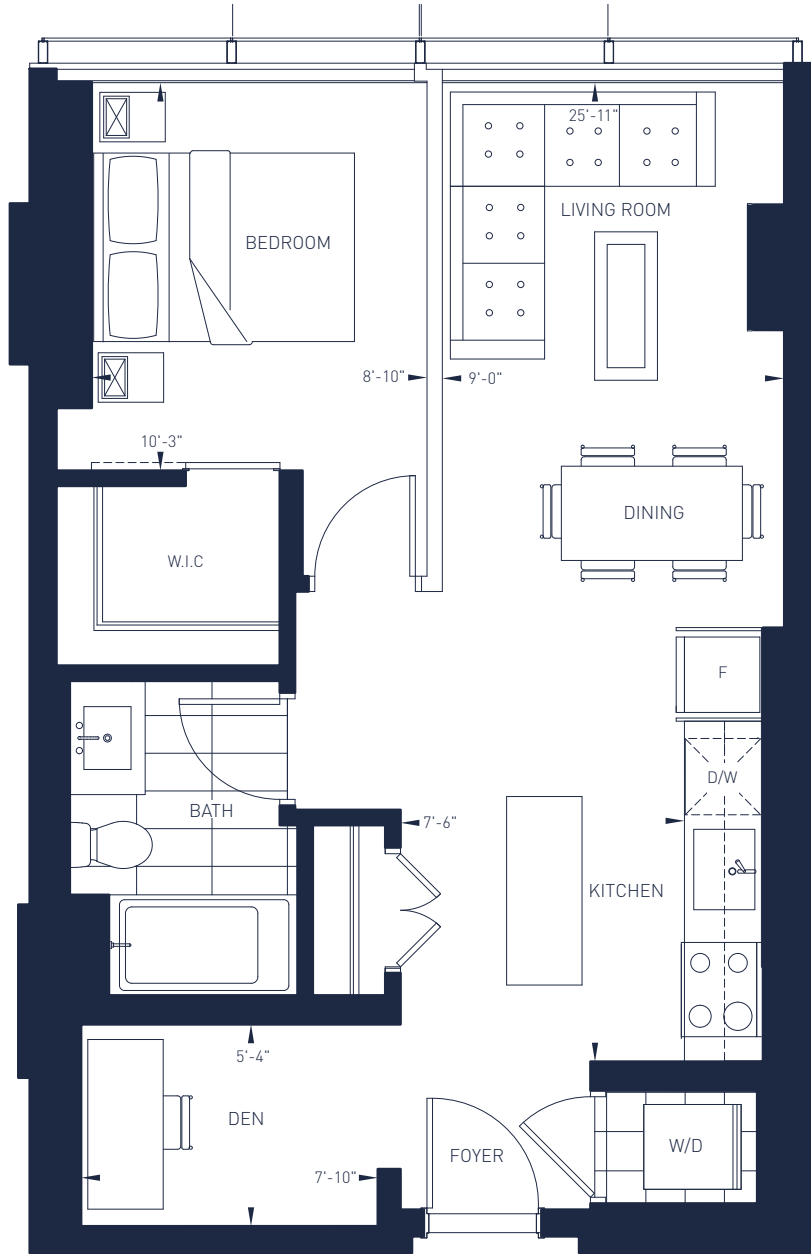

SKY RESIDENCES
AT ICE DISTRICT

C

1 BEDROOM + DEN
1 BATHROOM

Interior: 628 sq. ft.

LEVEL 43-59